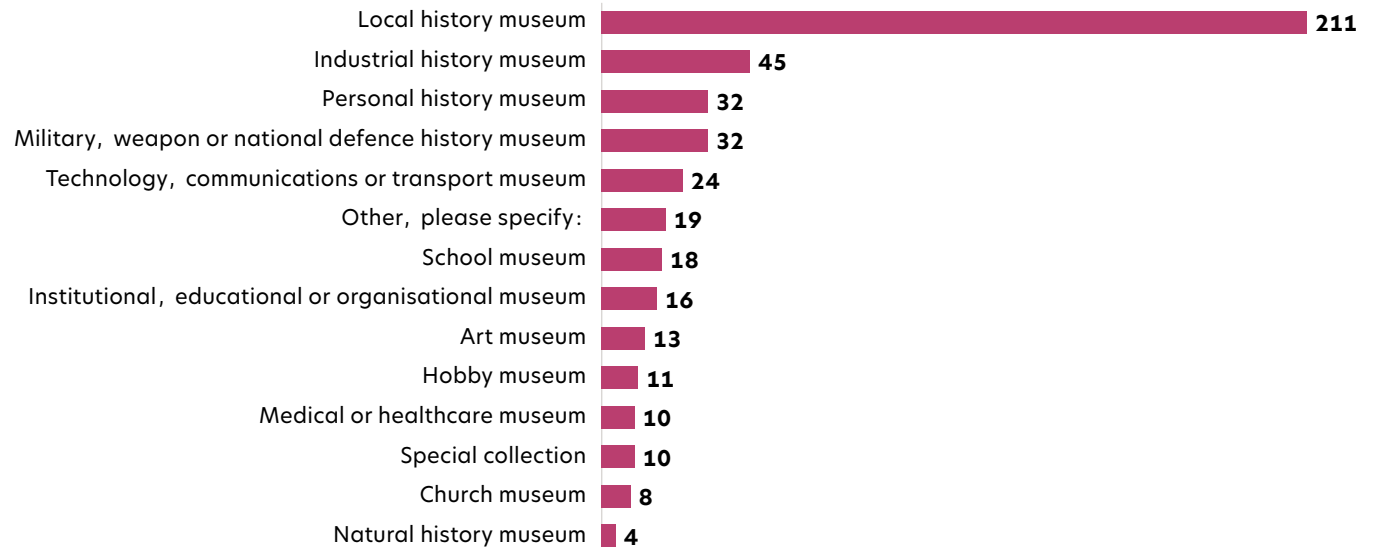

Museum type of local museums (302 respondents)