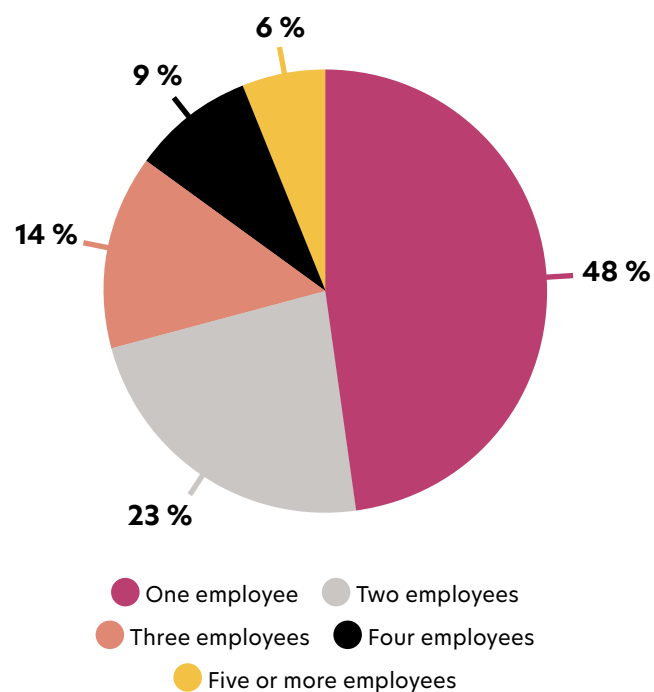

Staff and volunteers at local museums

The organisation of the activities of local museums involves both paid employees and volunteers. Many of those employed by local museums are summer employees. Volunteers and community efforts help repair and maintain museum buildings, maintain and clean the museum area and organise events.

The respondent museums had a total of

388

employees.

The respondent museums had more than

3,100

volunteers and community effort participants, working approximately 118,000 hours in total.

Number of paid employees per museum (183 respondents)