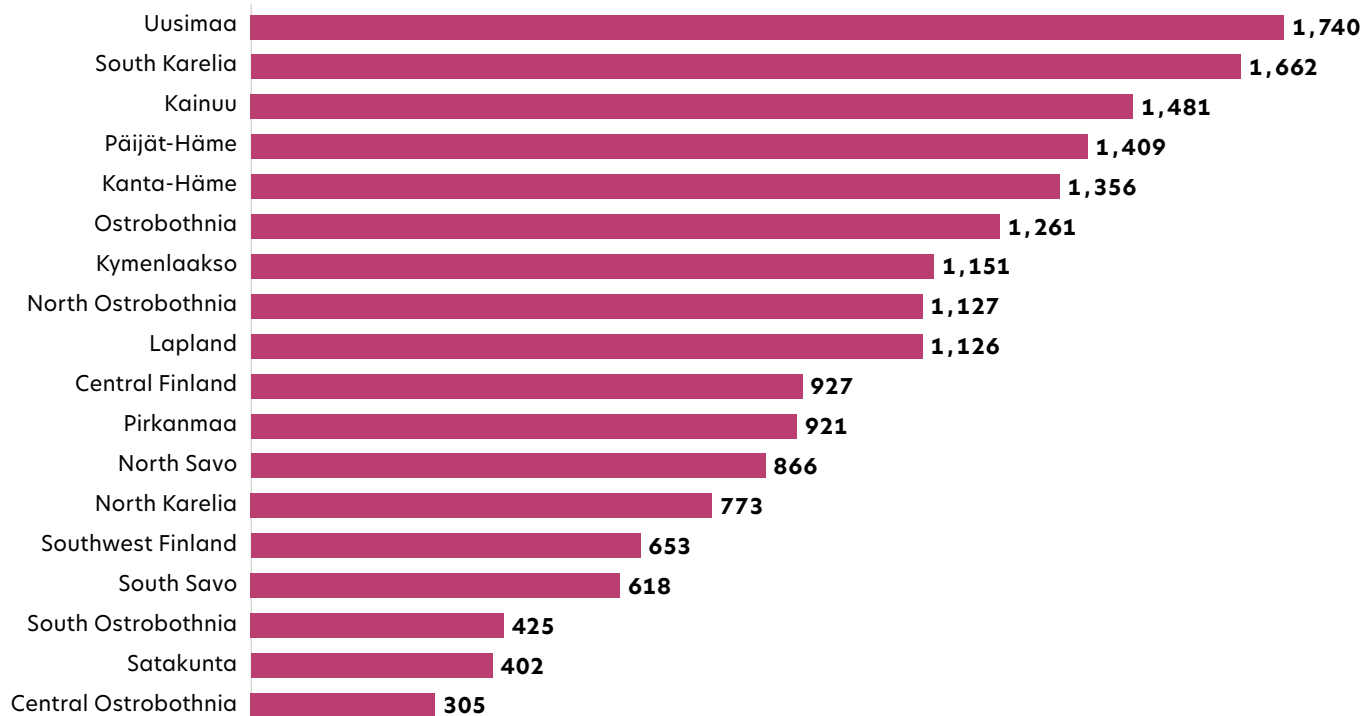

### Art collections (76 respondents)

**6,225** works of art  
**82** works of art on average per museum

### Natural scientific samples (28 respondents)

**109,558** samples  
**3,913** samples on average per museum

The respondent museums  
have a total of

**1.5  
million**

artefacts in their collections.

### Average museum visits by region