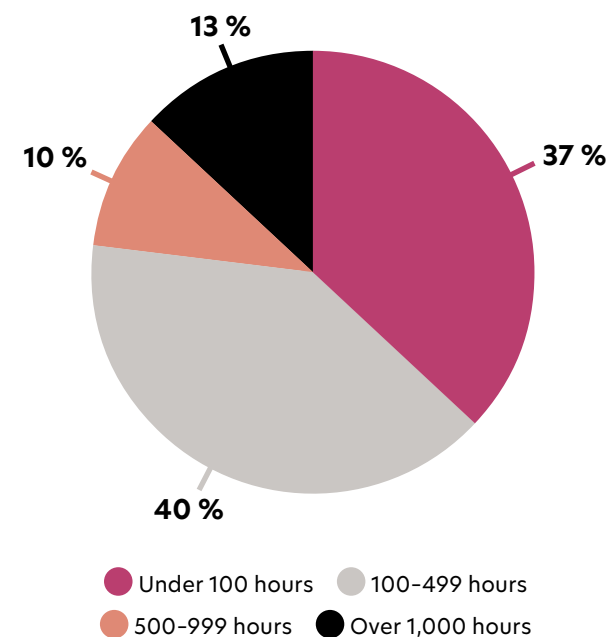

Number of volunteer and community effort hours per museum (171 respondents)