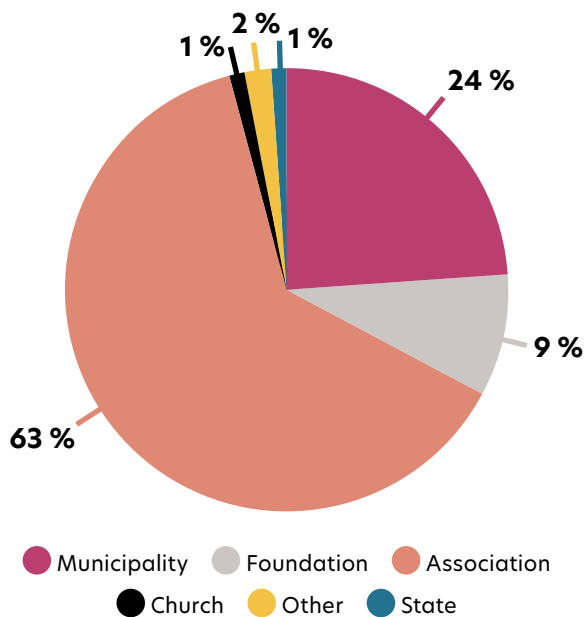

# Local museums in Finland 2021

## Local museums in Finland

Local museums mainly refer to local history museums, specialised museums and other museums operated by volunteers or on a part-time basis. According to a more extensive survey conducted in 2012, there were approximately 730 local history museums and specialised museums owned by municipalities, associations and foundations and run by volunteers or on a part-time basis, in addition to which there are hundreds of privately-owned collections and museums in Finland.

### Museum operators